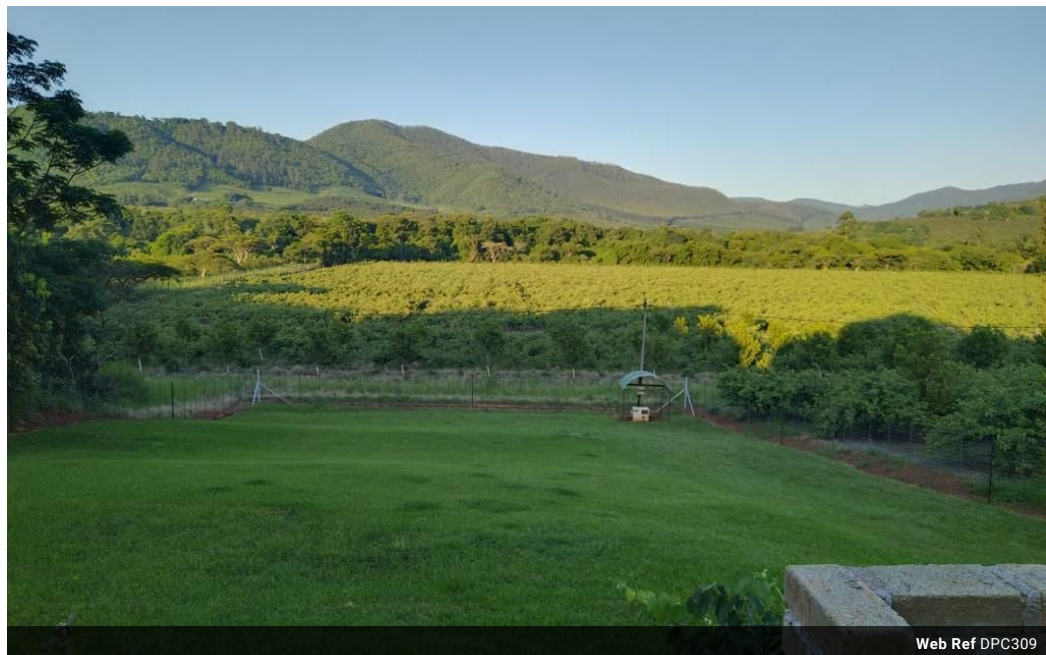

Thakhani Ramufhufhi
072 602 6399
thakhanir@dpg.co.za

Denga Mukwevho
081 765 5618
dengam@dpg.co.za

Contact Polokwane

081 7655618

20 Hill Street
Laddana
Polokwane