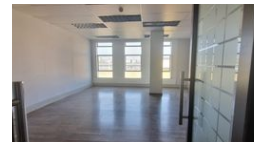

Lee Griffin
084 530 9027
leegriffin@dpg.co.za

Contact **Glenwood**

031 0351316

3 Oslo Building
394 Ester Roberts Road
Glenwood
Durban
4001

Web Ref DPC769

R45 per m²

Gross Monthly Rental R54,000 Excl. VAT

0 0

Warehouse To Let in Gale Street

Dormehl Phalane Glenwood offers the following property To Let:

- 1200 sqm factory / warehouse space.
- Newly renovated
- 3 offices
- Reception area
- Ablutions
- Kitchen
- 3.5m roof height.
- Hoist access.
- Electricity and water pre-paid.

Features

Zoning Commercial

Sizes
Floor Size 1,200m²