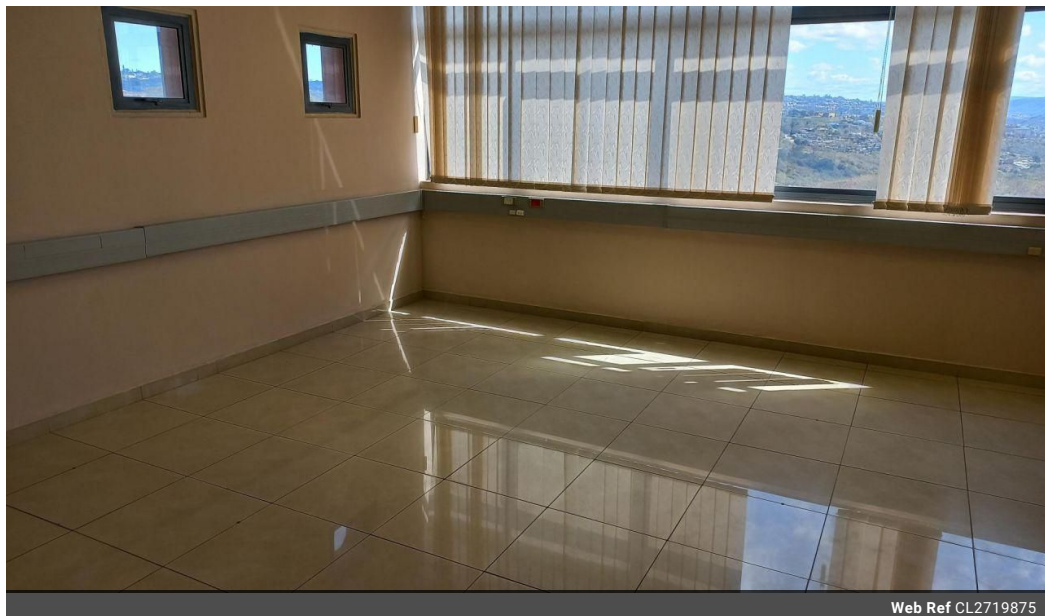

Mervin Donnelly
061 696 8809
mervin.d@dpg.co.za

Contact Head Office - Dormehl Lite

012 0000000

1170 Moulton Avenue
Waverley
0184