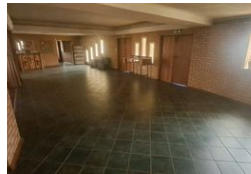

R150 per m²

Gross Monthly Rental R8,000 Excl. VAT

0 0

Offices and Venue To Rent in Noordheuwel

7 Neat 40sqm offices and 480sqm Venue to Rent in Noordheuwel. Lots of parking in a neat environment.
6 Offices = 40sqm = R8 000.00
1 Office = 80sqm = R10 000.00
Venue Hire:

Features

Zoning Commercial

Sizes
Floor Size 40m²

Extras
Balcony