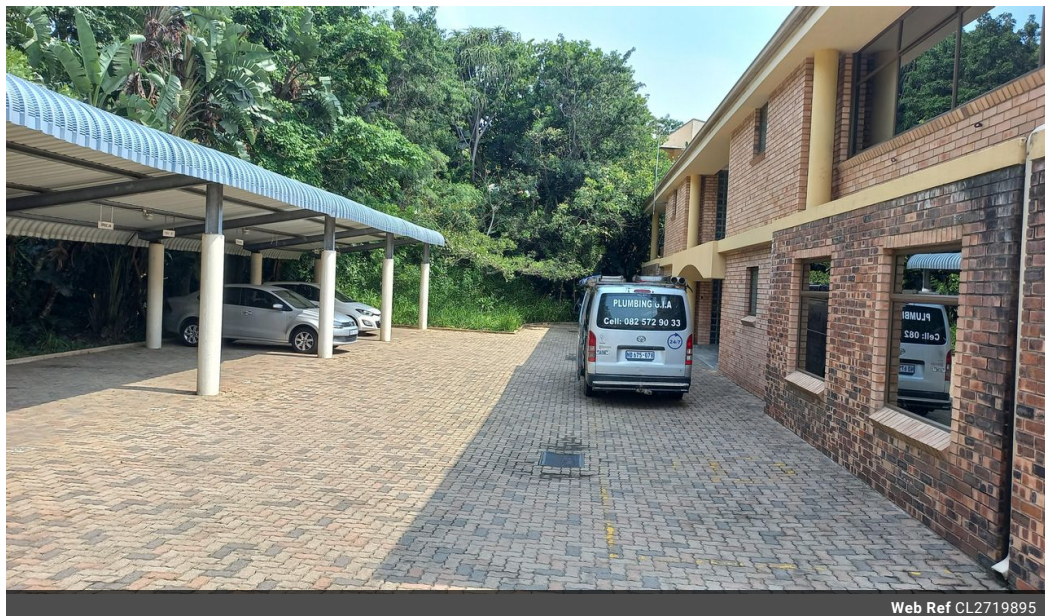

532m² Business To Let in Berea West

Mervin Donnelly
061 696 8809
mervin.d@dpg.co.za

Contact Head Office - Dormehl Lite

012 0000000

1170 Moulton Avenue
Waverley
0184

Web Ref CL2719895

R100 per m²

Gross Monthly Rental R53,200 Excl. VAT

0 0

532m² Business To Let in Berea West

Offices to let in Westville!!!

Dormehl Phalane proudly presents offices to let in Westville. The property consists of the following:
R100 per square meter
530 sqm
Undercover parking
A grade offices
Ablution facilities
Secure office block