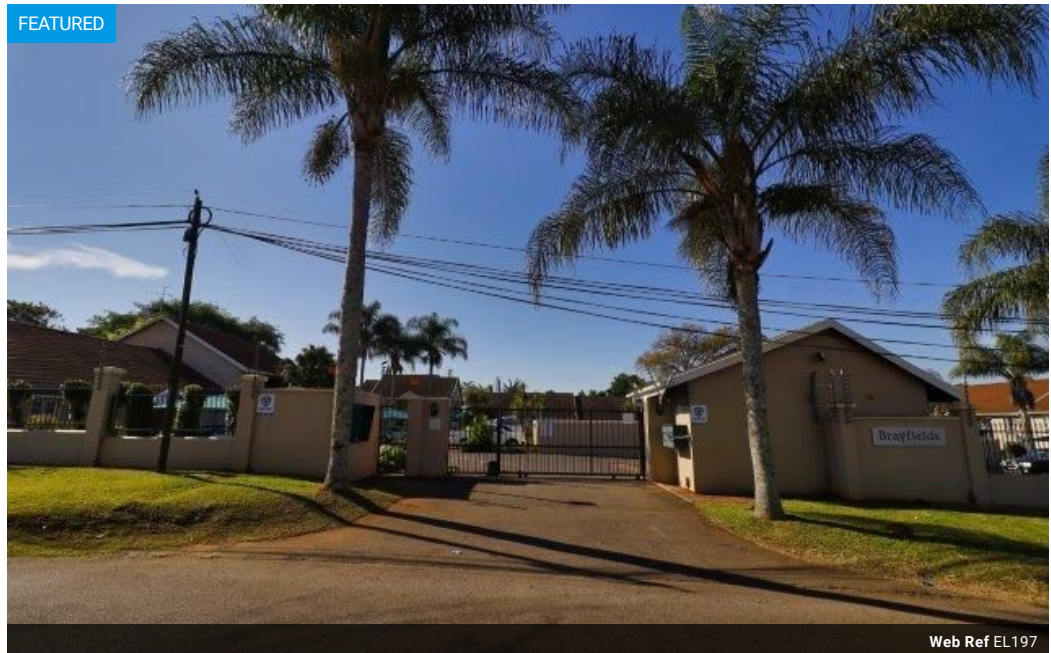

Martie De Villiers
079 899 7412
martiedevilliers@dpg.co.za

Contact Upper Highway Gillitts

031 7646262

8 Old Main Road
Gillitts

FEATURED

Brayfields Estate

LOCATION, LOCATION,
LOCATION

This complex has only 42 units,
well maintained. Offers fenced in
pool area, with club house and

braai area.

Easy access to Medical facilities, schools and freeways.

Only sad thing is no pets allowed.

Features

- ✓ Fenced in Pool, Club House
- ✓ Easy access to Medical Facilities, Schools and Freeways
- ✓ Lock up and Go
- ✓ Secure Complex
- ✓ REGRET NO PETS
- ✓ Walking distance to Main Shopping Centres
- ✓ Laundry Services in complex
- ✓ Guest Parking
- ✓ Sectional Title