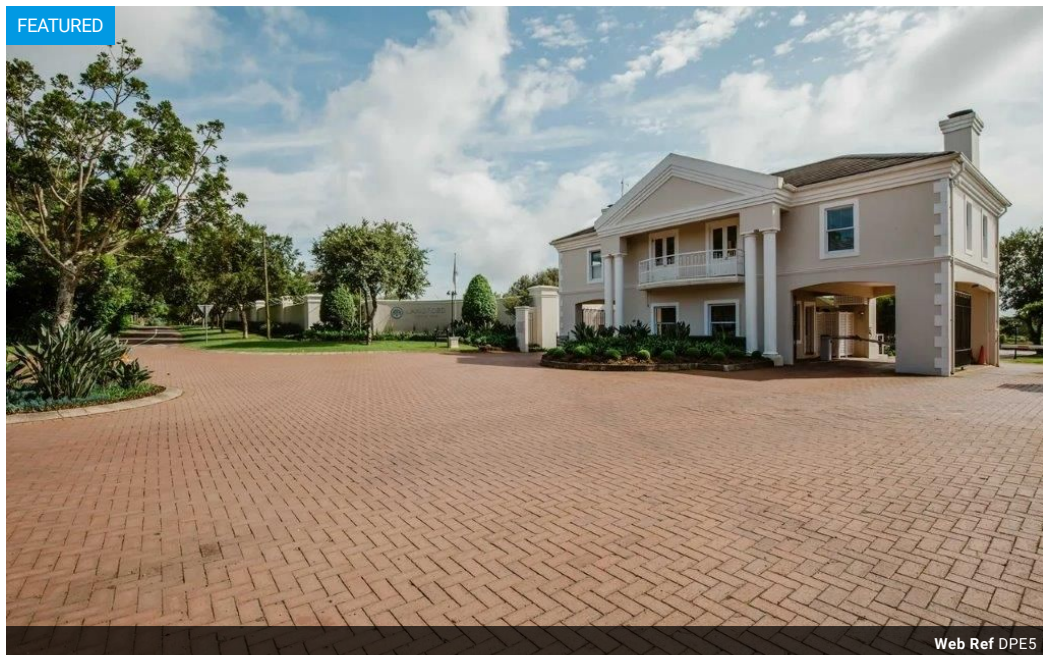

Adrian James Baker
082 585 0081
adrianb@dpg.co.za

Contact Upper Highway Gillitts

031 7646262

8 Old Main Road
Gillitts

FEATURED