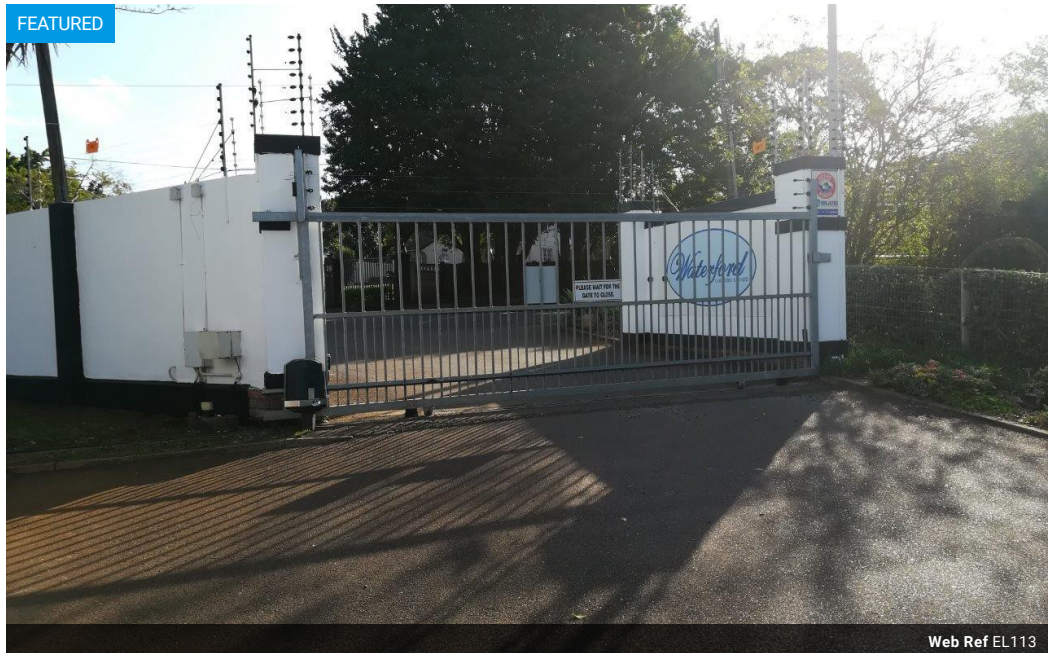

Jo Warren
084 503 6278
jowarren@dpg.co.za

Contact Upper Highway Gillitts

031 7646262

8 Old Main Road
Gillitts

FEATURED