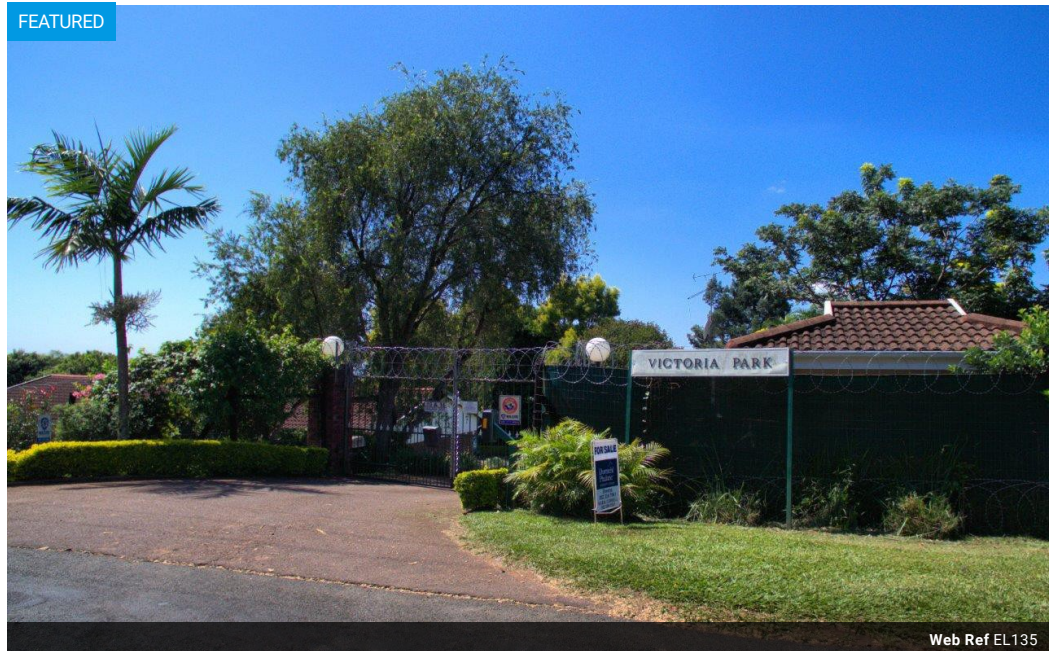

Jo Warren
084 503 6278
jowarren@dpg.co.za

Contact Upper Highway Gillitts

031 7646262

8 Old Main Road
Gillitts

FEATURED

Victoria Park

Secure Complex in Waterfall

This 26 year old complex is placed in Waterfall 2 and is within EASY walking distance to the

Medical Centre, the Watercrest Mall and the Link Hills Shopping Centre.

All units have 3 bedrooms, open plan lounge, dining room and kitchen and a covered patio on to a small garden.

Most units have open views.

Features

- ✓ Two small dogs are allowed, with written permission.
- ✓ There is no communal pool or tennis court.
- ✓ There are two entrances to the complex.