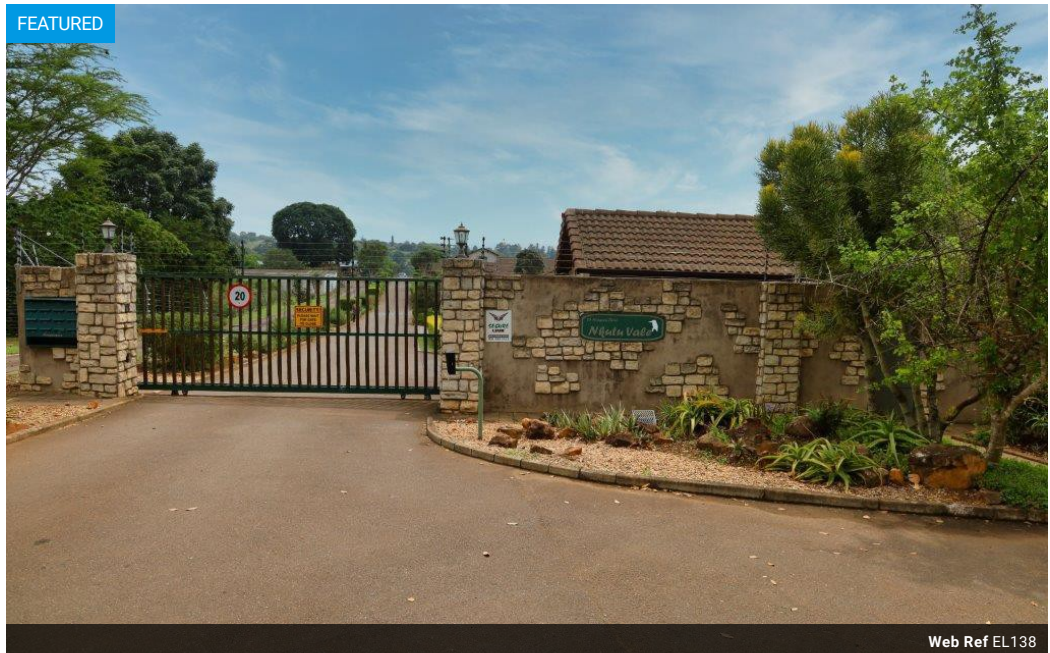

Sheena Stidworthy
082 324 7941
sheenastidworthy@dpg.co.za

Contact Upper Highway Gillitts

031 7646262

8 Old Main Road
Gillitts

FEATURED

Web Ref EL138

Nkutuvale

Small well maintained complex

Sit on your patio ,sip cocktails and enjoy the calm

Great complex for all ages ,well run and pet friendly

Close to Waterfall shopping centres ,Doctors and Schools

Easily maintained gardens

Features

- ✓ Sectional title
- ✓ Decks and Patios for outdoor living
- ✓ Recently painted
- ✓ Electric fence
- ✓ 2 Dogs allowed with consent