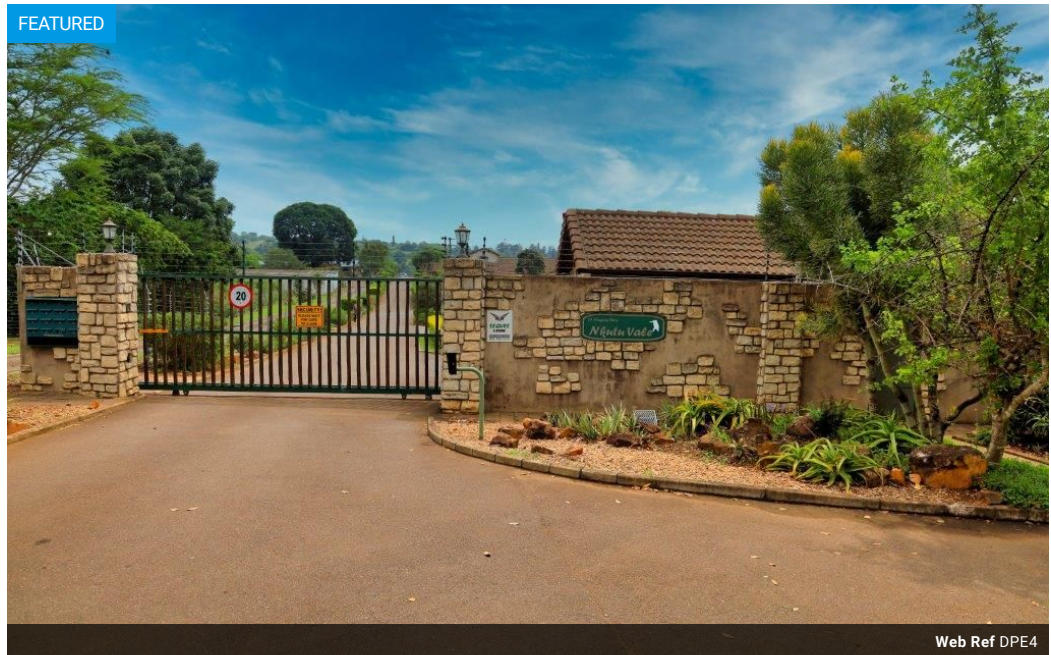

Sheena Stidworthy
082 324 7941
sheenastidworthy@dpg.co.za

Contact Upper Highway Gillitts

031 7646262

8 Old Main Road
Gillitts

FEATURED

Web Ref DPE4