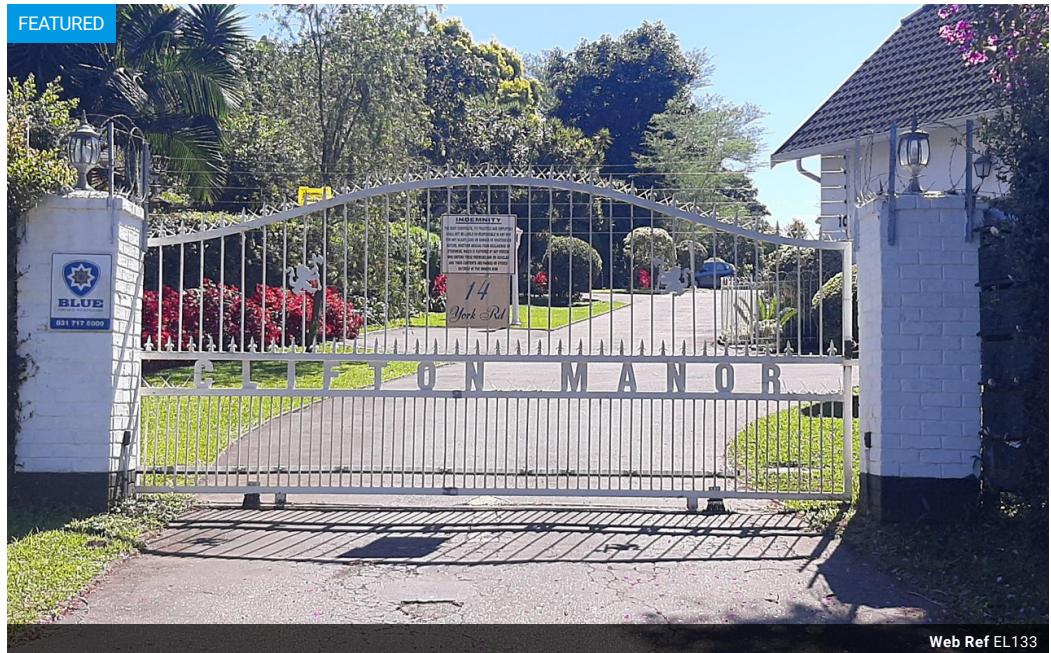

Martie De Villiers
079 899 7412
martiedevilliers@dpg.co.za

Contact Upper Highway Gillitts

031 7646262

8 Old Main Road
Gillitts

FEATURED

Web Ref EL133

Clifton Manor

Tudor Style Holmes in
secure complex

n/a

Features

- ✓ Lovely Tudor style holmes in a secure complex situated in the heart of Gillitt's. Well manucured and maintained gardens to roam and just relax and enjoy the fresh outdoor air