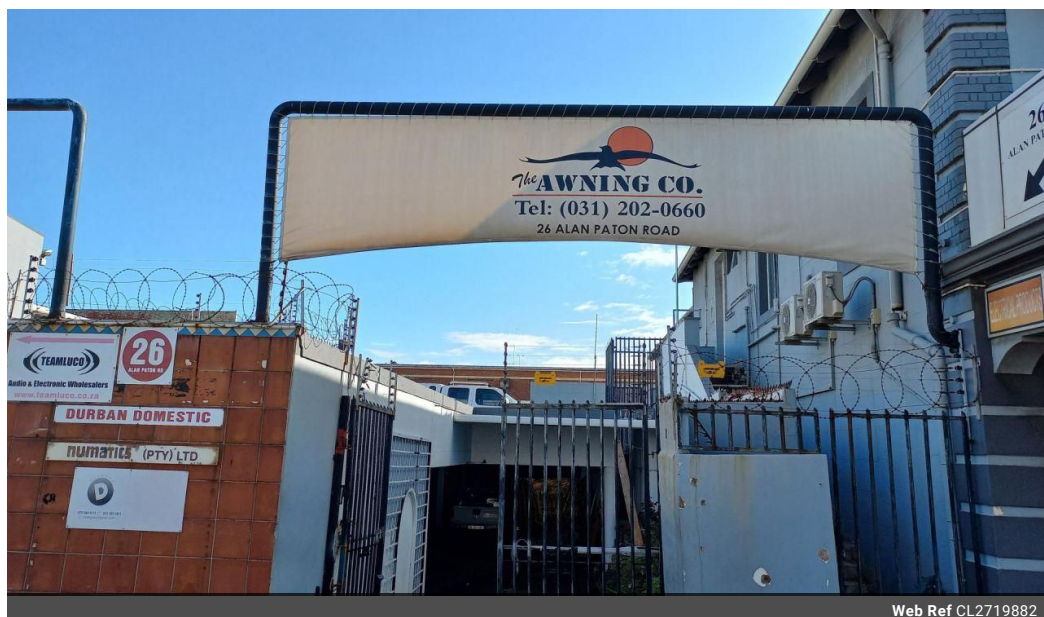

Mervin Donnelly
061 696 8809
mervin.d@dpg.co.za

Contact Head Office - Dormehl Lite

012 0000000

1170 Moulton Avenue
Waverley
0184

Web Ref CL2719882

R50 per m²

Gross Monthly Rental R15,000 Excl. VAT

0 0

300m² Business To Let in Bulwer

Industrial property to let in Umbilo!!!

Dormehl Phalane proudly presents industrial property to let in Umbilo.
The property consists of:
3 phase power
300sqm

Features

Zoning Industrial