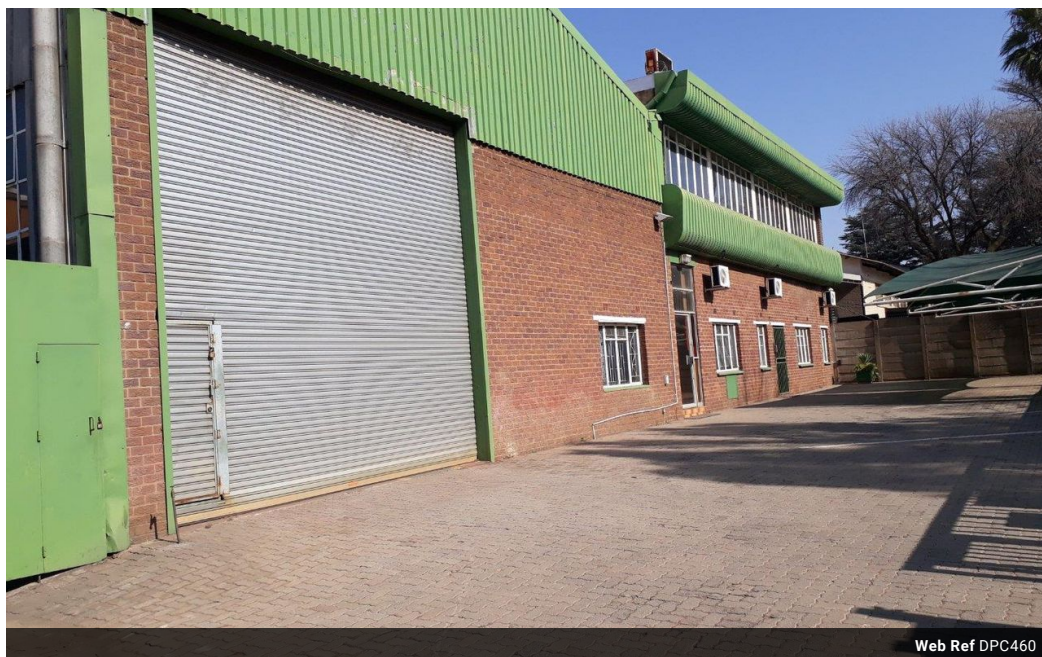

Michelle Bow
0827429033
michellebow@dpg.co.za

Contact Vereeniging

016 4232876

18 Klipriver Drive
Three Rivers
Vereeniging