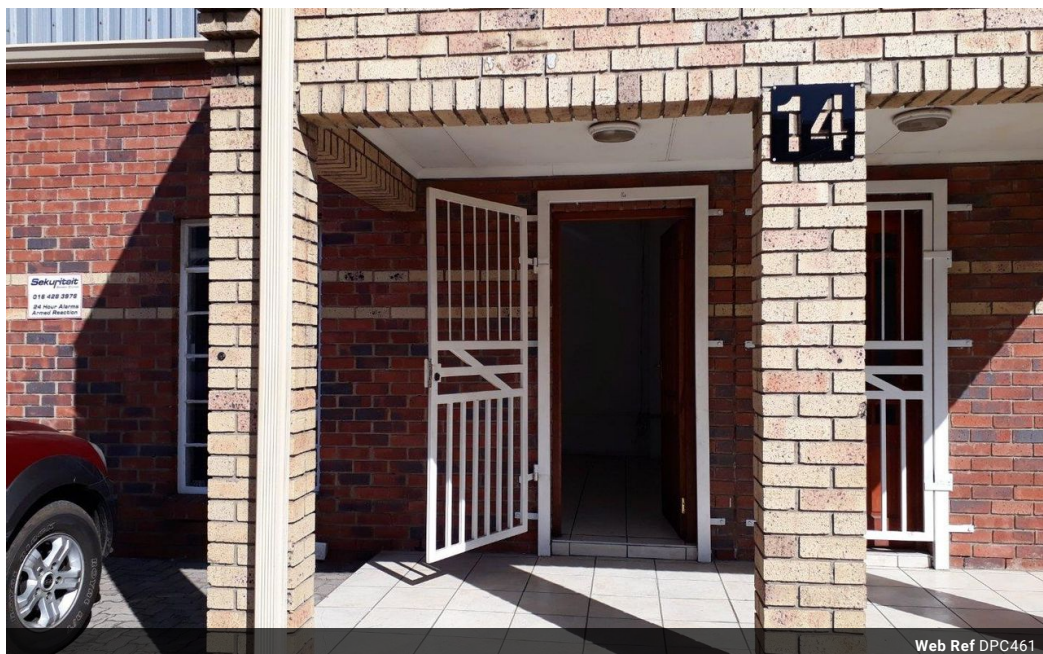

Michelle Bow
0827429033
michellebow@dpg.co.za

Contact Vereeniging

016 4232876

18 Klipriver Drive
Three Rivers
Vereeniging

R40 per m²

Gross Monthly Rental R9,200 Excl. VAT

0 3

Industrial Workshop to rent in a busy industrial area

225m² in total with extended height roll-up door to rent in secure complex.

- 3 x offices
- Store room
- Reception
- VAT Inclusive listed price

Rental excludes water, electricity and security.
Maximum demand may apply

Features

Zoning Industrial

Interior
Power 3 Phase Yes
Power Amps 60

Exterior
Open Parking Bays 3

Sizes
Floor Size 225m²
Land Size 225m²