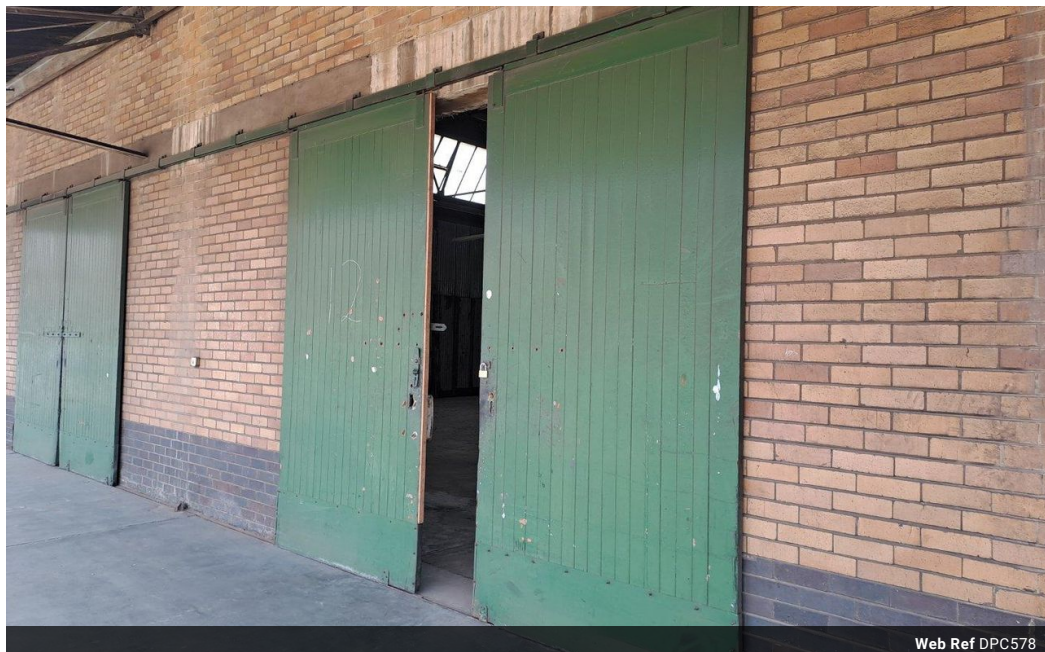

Michelle Bow
0827429033
michellebow@dpg.co.za

Contact Vereeniging

016 4232876

18 Klipriver Drive
Three Rivers
Vereeniging