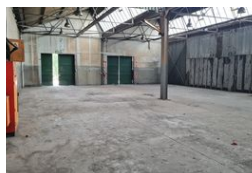

Michelle Bow
0827429033
michellebow@dpg.co.za

Contact Vereeniging

016 4232876

18 Klipriver Drive
Three Rivers
Vereeniging

Web Ref DPC579

R9,630 per m²

Gross Monthly Rental R9,630 Excl. VAT

0 0

Industrial Workshop for Rent- Ideal For Storage

Rental Includes:
360m² in total
2 x welding plugs
Jib
Three Phase

Rental Excludes VAT and Utilities

Viewings by appointment only

17.0 km from Vanderbijlpark via Barrage Rd/R42 and Sybrand Van Niekerk Fwy/R59
11 min from Meyerton via Sybrand Van Niekerk Fwy/R59
34 min from Albereton via Sybrand Van Niekerk Fwy/R59

Features

Zoning Industrial

Sizes
Land Size 360m²