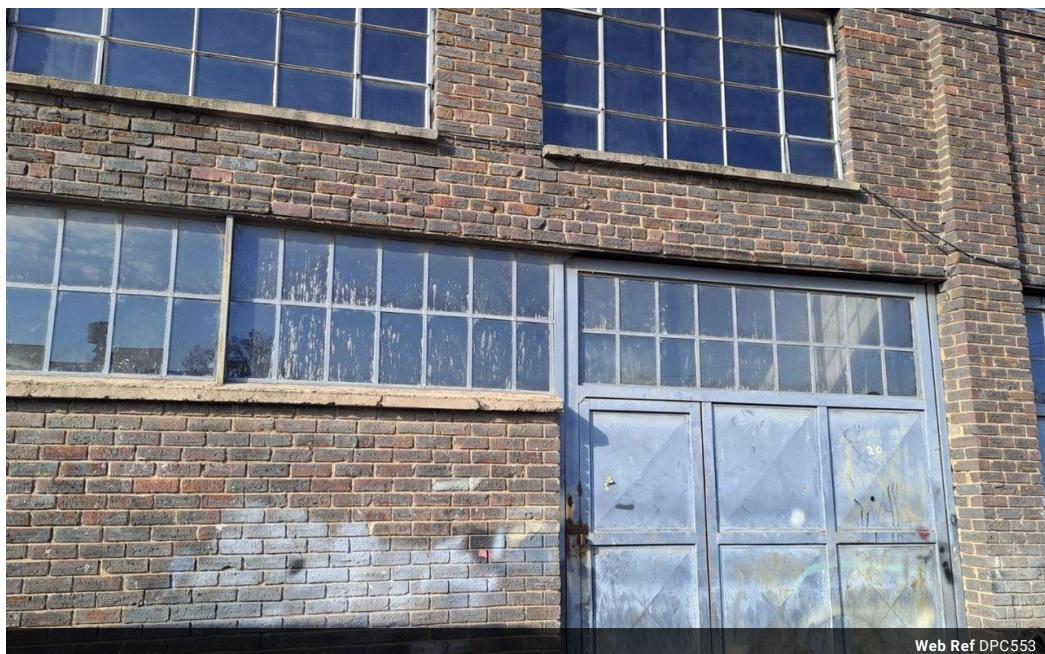

Michelle Bow
0827429033
michellebow@dpg.co.za

Contact Vanderbijlpark / Sasolburg

016 0042353

Shop 2,
The Palms Shopping Center,
Louis Trichardt Blvd,
Vanderbijlpark,
1911

R5,500 per m²

Gross Monthly Rental R5,500 Excl. VAT

0 0

Industrial Workshop for Rent

Multiple 160m2 workshops under renovation, located in the front of busy complex

- Rental includes:
- Toilet
 - 1 x car entrance, suitable for vehicles
 - Natural light from large windows
 - Ideal for storage