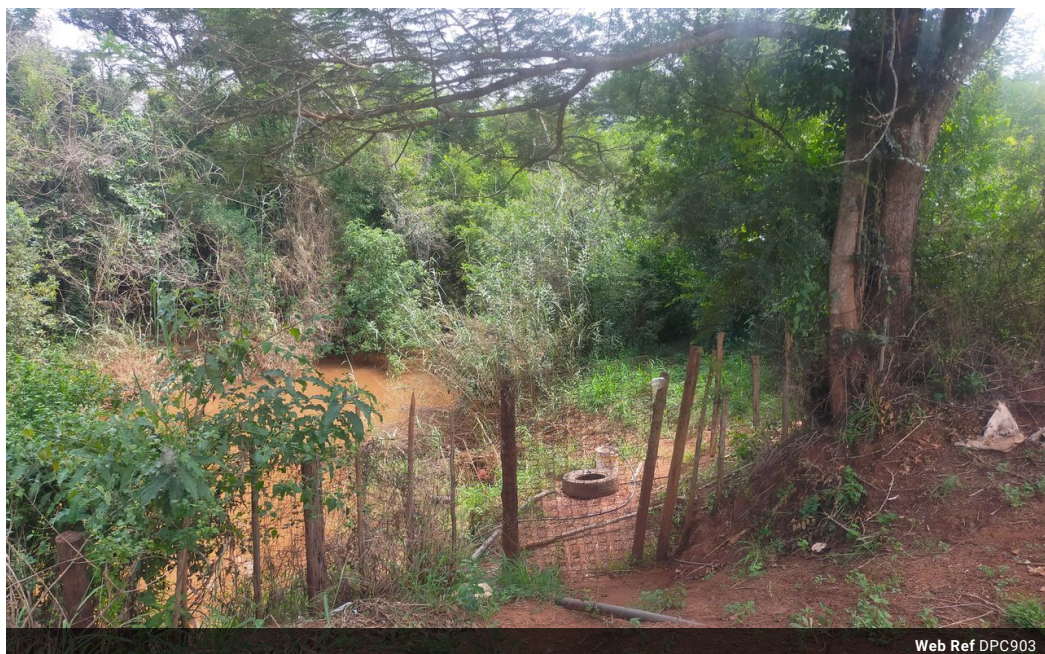

Selby Sigwadi
067 945 5778
selbysigwadi@dpg.co.za

Denga Mukwevho
081 765 5618
dengam@dpg.co.za

Contact Polokwane

081 7655618

20 Hill Street
Laddana
Polokwane