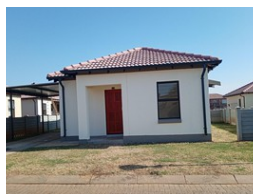

Celia Kotze
083 442 8016
celiakotze@dpg.co.za

Contact Rustenburg

014 5942402

Mystic Blue Office Park
220 Beyers Naude Drive
Rustenburg
0229

Web Ref ND145

Waterfall heights

Simplex (1)
From R679,000
Size from 52m² to 73m²

Full Title Houses

Grass planted at front yard.

Features

- ✓ Solar Geyser
- ✓ Built in cupboards in kitchen and bedroom
- ✓ DSTV Casing in Livingroom
- ✓ Electric fence on top of built wall surrounding complex.
- ✓ Pre-Paid Electricity
- ✓ Compact 4 plate stove
- ✓ Active guards at Main Entrance
- ✓ Pre-cast wall at 3 sides of the house to ensure privacy.