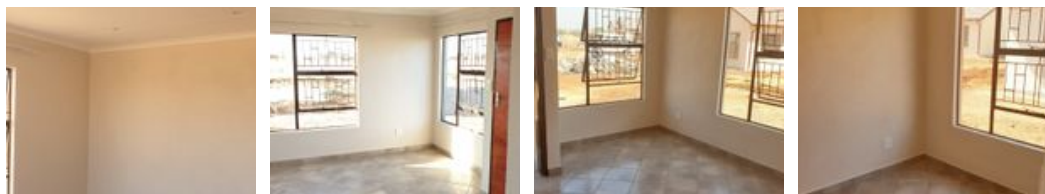

Web Ref DPD12

DVR Developements

Houses (150)
From R840,000
Size from 55m² to 100m²

Affordable Housing Units For Sale Plot and Plan - Your Legacy Starts HERE!!!

Located in the heart of Borwa, Westonaria, this affordable housing development offers a perfect blend of comfort and convenience. Ideal for families and individuals alike, the development is just a stone's throw away from local schools and shops, ensuring that daily necessities and educational needs are easily accessible. With modern, well-designed homes at an affordable price point, this development provides a fantastic opportunity for first-time buyers or those looking to downsize without compromising on quality. Enjoy a vibrant community atmosphere, all within a peaceful and secure neighborhood, making it the ideal place to call...