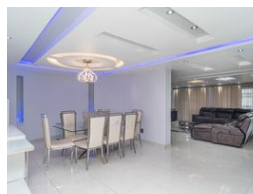

Nirvana Kasichand
073 895 3278
nirvana.k@dpg.co.za

Contact **Musgrave**

031 3165402

279 Problem Mkhize Road,
Essenwood,
Durban,
4001

SOLE MANDATE

Web Ref DPR1756

R4,550,000

Monthly Bond Repayment R46,964.57
Calculated over 20 years at 11% with no deposit.

Transfer Costs R348,509.00   **Bond Costs** R57,265.00
These calculations are only a guide. Please ask your conveyancer for exact calculations.

Monthly Rates R3,300

4   4   2

Exclusive mandate: stylish, 4-bedroom simplex for sale in Musgrave

Dormehl Phalane Musgrave presents something special, an exclusive mandate – a renovated simplex with stylish, modern finishes, at a tranquil, sought-after address in Musgrave. This lovely home is one of only three units in the complex.

This must-see simplex has four bedrooms, each with an en-suite (shower, basin and toilet). It offers an open-plan lounge and dining area leading to an enclosed, fully-fitted gourmet kitchen with a huge, fitted scullery and loads of cupboard space.

The scullery leads to an enclosed, paved area for children as well as a laundry area and small garden. The lounge leads to an enclosed patio.

The fully air-conditioned home comes with automated garages (a double and a single) with automated Trellidors at all entrances. There is an additional parking space in front of the double garage.

Note that...

Features

Pets Allowed		Yes			
Interior		Exterior		Sizes	
Bedrooms	4	Garages	2	Floor Size	313m²
Bathrooms	4	Security	Yes		
Kitchens	1	Dom. Accom.	1		
Recep. Rooms	2	Pool	No		
Furnished	No	Views	True