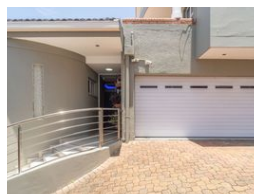

Nirvana Kasichand
073 895 3278
nirvana.k@dpg.co.za

Contact **Musgrave**

031 3165402

279 Problem Mkhize Road,
Essenwood,
Durban,
4001

SOLE MANDATE

Web Ref DPR1756

R4,550,000

Monthly Bond Repayment R46,964.57
Calculated over 20 years at 11% with no deposit.

Transfer Costs R348,509.00   **Bond Costs** R57,265.00
These calculations are only a guide. Please ask your conveyancer for exact calculations.

Monthly Rates R3,300

4   4   2

Exclusive mandate: stylish, 4-bedroom simplex for sale in Musgrave

Dormehl Phalane Musgrave presents something special, an exclusive mandate – a renovated simplex with stylish, modern finishes, at a tranquil, sought-after address in Musgrave. This lovely home is one of only three units in the complex.

This must-see simplex has four bedrooms, each with an en-suite (shower, basin and toilet). It offers an open-plan lounge and dining area leading to an enclosed, fully-fitted gourmet kitchen with a huge, fitted scullery and loads of cupboard space.

The scullery leads to an enclosed, paved area for children as well as a laundry area and small garden. The lounge leads to an enclosed patio.

The fully air-conditioned home comes with automated garages (a double and a single) with automated Trellidors at all entrances. There is an additional parking space in front of the double garage.

Note that...

Features

Pets Allowed		Yes			
Interior		Exterior		Sizes	
Bedrooms	4	Garages	2	Floor Size	313m²
Bathrooms	4	Security	Yes		
Kitchens	1	Dom. Accom.	1		
Recep. Rooms	2	Pool	No		
Furnished	No	Views	True