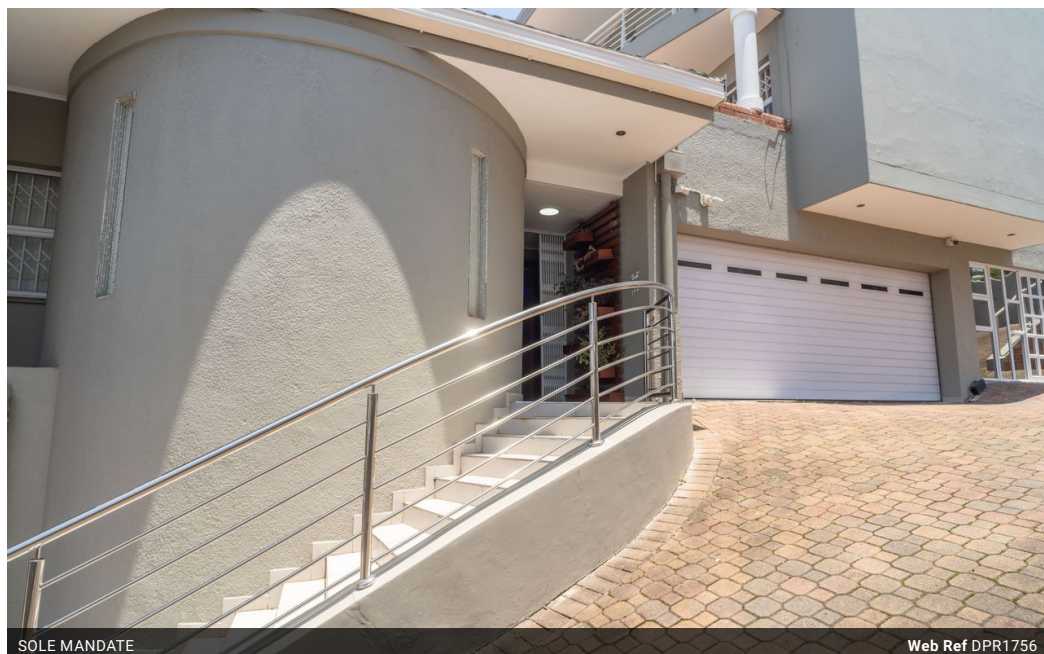

Nirvana Kasichand
073 895 3278
nirvana.k@dpg.co.za

Contact **Musgrave**

031 3165402

279 Problem Mkhize Road,
Essenwood,
Durban,
4001

SOLE MANDATE

Web Ref DPR1756

R4,550,000

Monthly Bond Repayment R46,964.57
Calculated over 20 years at 11% with no deposit.

Transfer Costs R348,509.00   **Bond Costs** R57,265.00
These calculations are only a guide. Please ask your conveyancer for exact calculations.

Monthly Rates R3,300

4   4   2

Exclusive mandate: stylish, 4-bedroom simplex for sale in Musgrave

Dormehl Phalane Musgrave presents something special, an exclusive mandate – a renovated simplex with stylish, modern finishes, at a tranquil, sought-after address in Musgrave. This lovely home is one of only three units in the complex.

This must-see simplex has four bedrooms, each with an en-suite (shower, basin and toilet). It offers an open-plan lounge and dining area leading to an enclosed, fully-fitted gourmet kitchen with a huge, fitted scullery and loads of cupboard space.

The scullery leads to an enclosed, paved area for children as well as a laundry area and small garden. The lounge leads to an enclosed patio.

The fully air-conditioned home comes with automated garages (a double and a single) with automated Trellidors at all entrances. There is an additional parking space in front of the double garage.

Note that...

Features

Pets Allowed		Yes			
Interior		Exterior		Sizes	
Bedrooms	4	Garages	2	Floor Size	313m²
Bathrooms	4	Security	Yes		
Kitchens	1	Dom. Accom.	1		
Recep. Rooms	2	Pool	No		
Furnished	No	Views	True