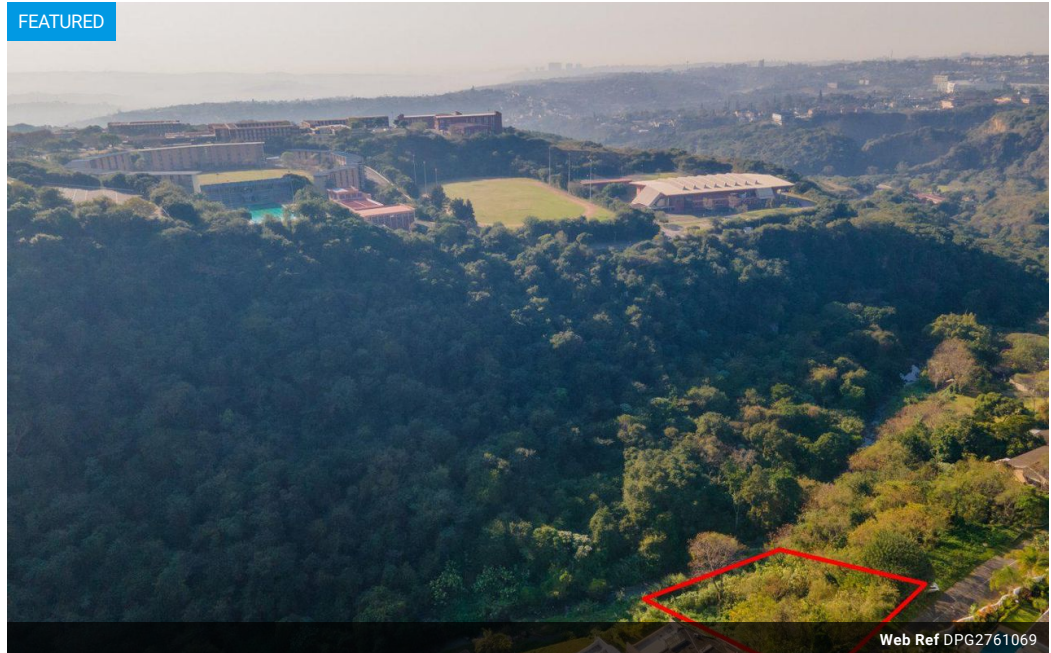

Christy Du Preez
082 300 8532
christydupreez@dpg.co.za

Anne Heyes
083 9635330
anneheyes@dpg.co.za

Contact Westville A-Team

031 2664343

1 Knightbridge,
16 Westville Road,
Westville

FEATURED