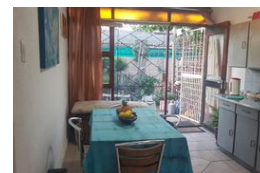

Web Ref DPR16121