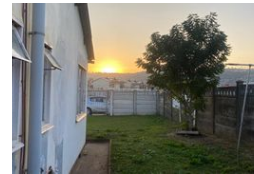

Brian Naidoo
083 955 0786
briann@dpg.co.za

Contact Apex

031 2762023

558 Mountbatten Drive
Reservoir Hills
Durban
4090

SOLE MANDATE

Web Ref DPR4640

R790,000

Monthly Bond Repayment R8,154.29
Calculated over 20 years at 11% with no deposit.

Transfer Costs R25,898.00   **Bond Costs** R19,565.00
These calculations are only a guide. Please ask your conveyancer for exact calculations.

🛏 2   🚿 1   🏠 1

Home For Sale Plus one Bedroom outbuilding in Phoenix

Dormehl Phalane Property Group Apex offers this two-bedroom home in Phoenix. This home is situated in a very quiet and neighborhood. Calling investors or small families to see this home. Needs a bit of a TLC. This property has an outbuilding which can assist to subsidize the bond.

Call now to view!!

Features

Pets Allowed	Yes			
Interior		Exterior		Sizes
Bedrooms	2	Garages	1	Land Size
Bathrooms	1	Security	No	267m²
Kitchens	1	Pool	No	
Recep. Rooms	2	Views	False	
Furnished	No