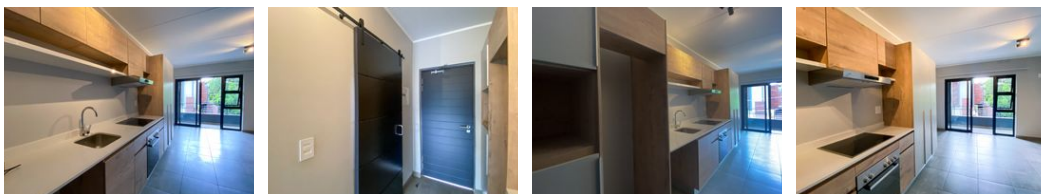

Web Ref DPR18721

R1,190,000

🛏 1 🚿 1

Monthly Bond Repayment R12,283.04
Calculated over 20 years at 11% with no deposit.

Transfer Costs R32,749.00   **Bond Costs** R25,220.00

These calculations are only a guide. Please ask your conveyancer for exact calculations.

Monthly Levy R1,300   **Monthly Rates** R800

Stylish 1 Bedroom apartments in gated area in Menlo Park

Stylish 1-Bedroom Apartment in Menlo Park – Ideal for Young Professionals!

Discover the perfect blend of comfort and convenience with this popular 1-bedroom apartment in a sought-after gated community in Menlo Park. With only 10 units available for sale, this is an exclusive opportunity to secure a modern home in a prime location.

Apartment Features:

- Open-plan living area – perfect for relaxation and entertaining
- Sleek, functional kitchen – featuring granite countertops
- Contemporary bathroom – stylish shower-only design
- Recently upgraded – move-in ready with a fresh, modern feel
- 1 covered carport – secure parking for your convenience
- Communal braai area & garden – perfect for socializing and unwinding
- Fibre ready – seamless connectivity for work and entertainment
- Pre-paid electricity – full control over your energy...

Features

Interior		Exterior		Sizes	
Bedrooms	1	Carports / Parkings	1	Floor Size	32m²
Bathrooms	1	Security	No		
Kitchens	1	Pool	No		
Recep. Rooms	1	Views	False		
Furnished	No