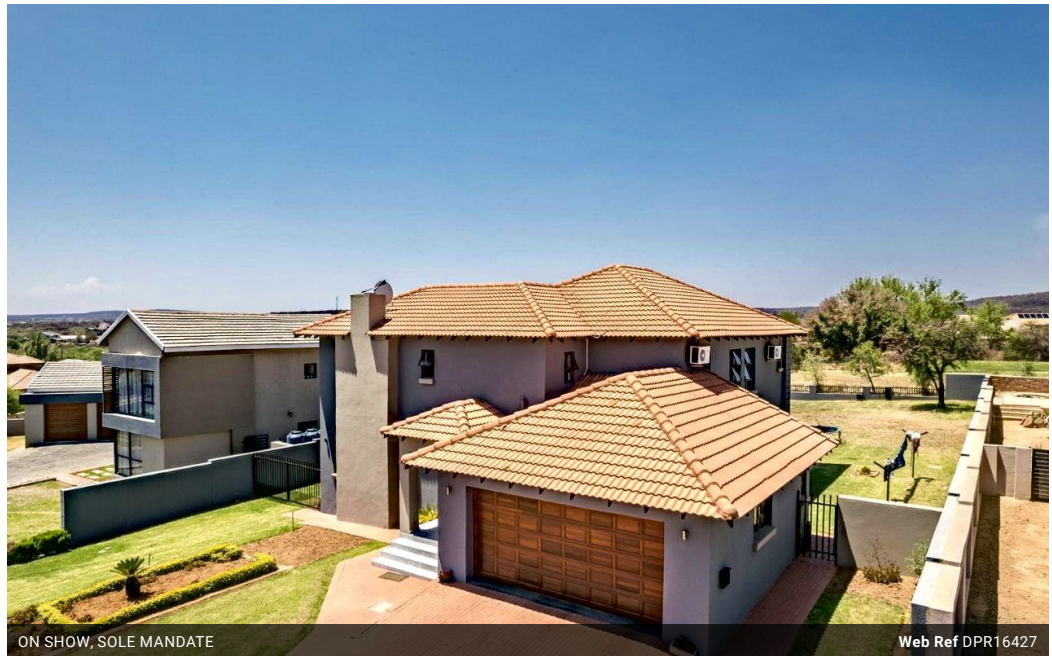

Barbara Lourens
082 8877 259
barbaral@dpg.co.za

Contact Pretoria Moot

012 3323677

1170 Moulton Ave
Waverley
Pretoria
0186

On Show

🕒 15:00 to 17:00

📅 Sunday, 06 April 2025

Directions

Viewing by appointment

R3,345,000

🛏️ 4   🚿 3   🚗 2

Monthly Bond Repayment R34,526.70
Calculated over 20 years at 11% with no deposit.

Transfer Costs R202,497.00   **Bond Costs** R45,955.00
These calculations are only a guide. Please ask your conveyancer for exact calculations.

Monthly Levy R3,000   **Monthly Rates** R2,500

Your Dream Home Awaits in Pebble Rock Golf Estate

SOLE AND EXCLUSIVE MANDATE

Nestled within the lush, secure Pebble Rock Golf Estate in Pretoria, this exceptional 4-bedroom, 3-bathroom home embodies refined luxury and comfort. Each bedroom is a private retreat, complete with ample space and natural light, ensuring tranquility at every corner.

The residence opens to a welcoming living area that effortlessly flows into two spacious lounges, ideal for relaxed family moments or elegant entertaining. The dining room, perfectly positioned, leads to a gourmet kitchen equipped with a scullery and laundry area, ready for any culinary adventure.

Upstairs, a grand balcony invites you to...

Features

Pets Allowed	Yes			
Interior		Exterior		Sizes
Bedrooms	4	Garages	2	Land Size
Bathrooms	3	Carports / Parkings	2	1,071m²
Kitchens	1	Security	No	
Recep. Rooms	3	Pool	No	
Furnished	No	Views	True