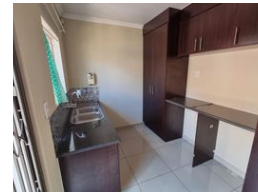

R1,728,000

🛏️ 3   🚿 2   🏠 2

Monthly Bond Repayment R17,836.22
Calculated over 20 years at 11% with no deposit.

Transfer Costs R56,719.00   **Bond Costs** R30,875.00
These calculations are only a guide. Please ask your conveyancer for exact calculations.

Monthly Rates R730

Safe and Secure

This beautiful property is situated in a much sought after estate in Waterval East.

The property boasts a double sized living room, open plan dining area with porcelain tiles.
Magnificent kitchen with separate scullery and laundry.
3 Large bedrooms with main ensuite - beautiful stand alone bath.
Large closed off pool and garden.
Double garage and store room.

Don't miss out on the opportunity to live in this prestigious estate.

Features

Pets Allowed	Yes			
Interior		Exterior		Sizes
Bedrooms	3	Garages	2	Floor Size
Bathrooms	2	Security	Yes	300m²
Kitchens	1	Pool	Yes	
Recep. Rooms	2	Views	False	
Furnished	No