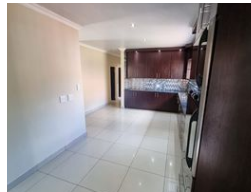

R1,728,000

🛏️ 3   🚿 2   🏠 2

Monthly Bond Repayment R17,836.22
Calculated over 20 years at 11% with no deposit.

Transfer Costs R56,719.00   **Bond Costs** R30,875.00
These calculations are only a guide. Please ask your conveyancer for exact calculations.

Monthly Rates R730

Safe and Secure

This beautiful property is situated in a much sought after estate in Waterval East.

The property boasts a double sized living room, open plan dining area with porcelain tiles.
Magnificent kitchen with separate scullery and laundry.
3 Large bedrooms with main ensuite - beautiful stand alone bath.
Large closed off pool and garden.
Double garage and store room.

Don't miss out on the opportunity to live in this prestigious estate.

Features

Pets Allowed	Yes			
Interior		Exterior		Sizes
Bedrooms	3	Garages	2	Floor Size
Bathrooms	2	Security	Yes	300m²
Kitchens	1	Pool	Yes	
Recep. Rooms	2	Views	False	
Furnished	No