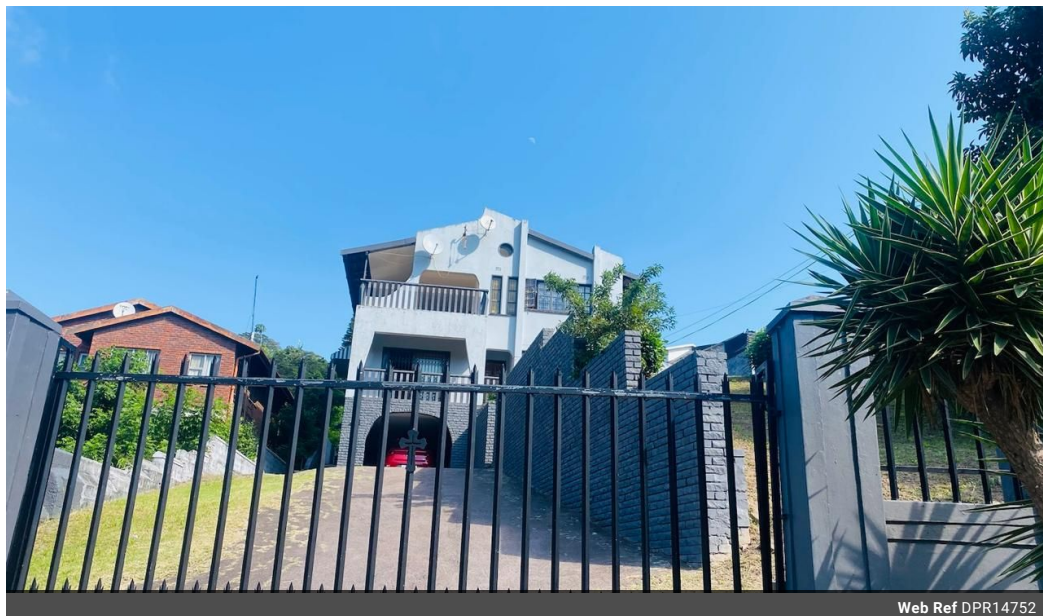

1 Bedroom House To Let in Silverglen

Brian Naidoo
083 955 0786
briann@dpg.co.za

Contact Apex

031 2762023

558 Mountbatten Drive
Reservoir Hills
Durban
4090

Web Ref DPR14752

R4,000 pm

Lease Period 12 months **Availability** Immediately **Deposit** R4,000
Annual Escalation -

1 1

1 Bedroom House To Let in Silverglen

Dormehl Phalane Property Group Apex welcomes you to this charming shared property located in Silverglen. Shared open plan lounge and dining area. Shared fully fitted kitchen is a highlight, providing modern amenities for cooking and storage needs. This spacious bedroom is equipped with built-in cupboards for ample storage. Your own bathroom is impeccably maintained, offering comfort and convenience. The building itself is meticulously maintained, with a strong emphasis on security. Conveniently situated close to schools and shops, this location offers easy access to essential amenities.