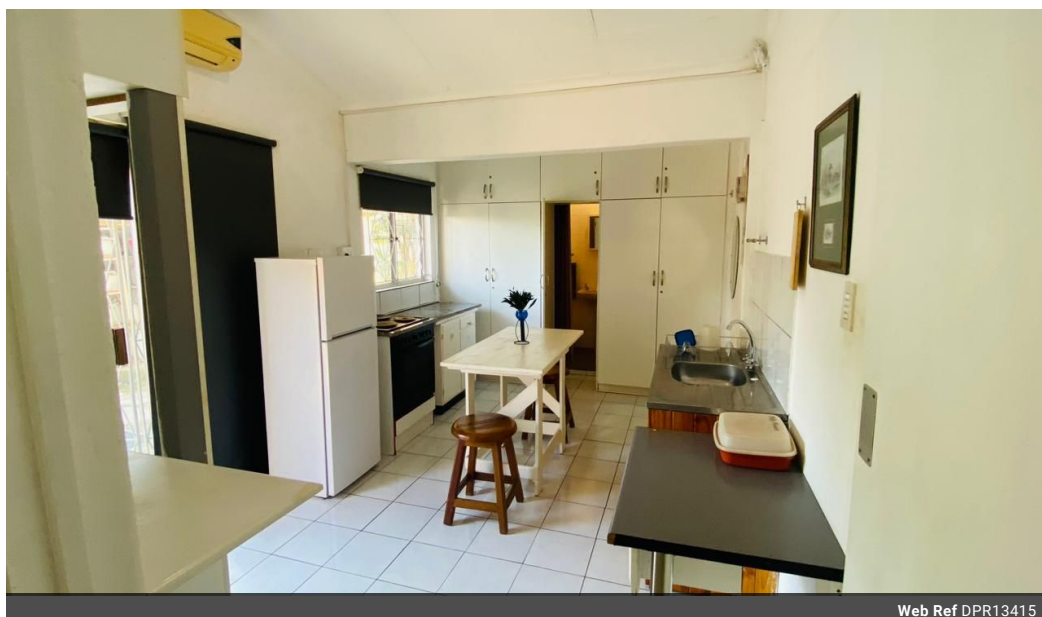

Brian Naidoo
083 955 0786
briann@dpg.co.za

Contact Apex

031 2762023

558 Mountbatten Drive
Reservoir Hills
Durban
4090