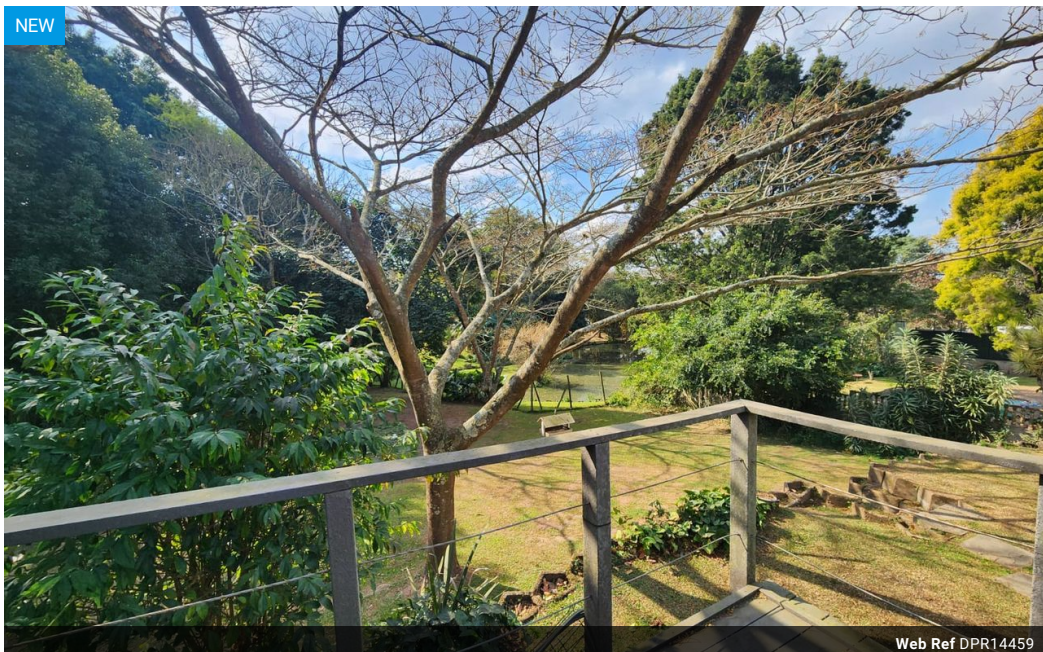

1 Bedroom Apartment To Let in Waterfall

Knock on the blue door / discover passion.

Roy Friday
083 440 4411
roy.friday@dpg.co.za

Mel Petzer
Candidate Property Practitioner
Registered with PPRA (FFC 119 881 4)
083 629 5581
melpetzer@dpg.co.za

Leanne Jonsson
083 321 8335

leannejonsson@dpg.co.za

Contact Upper Highway Letting

031 7652639

8 Old Main Rd, Gillitts, 3610

R5,500 pm

Lease Period Negotiable
Annual Escalation - Availability 01 May 2025 Deposit -

1 Bedroom Cottage To Let In Waterfall

Lovely 1 Bedroom cottage to let in Waterfall

Available immediately or from the 1st May

Open-plan kitchen with space for a single fridge. Lots of storage space. The kitchen does not have an oven or stove.

1 Bedroom with built-in cupboards.
1 Bathroom with a bath and overhead shower hose. There is space for a washing machine in the bathroom.

Open Plan lounge area which leads out onto the lovely deck area that overlooks the garden. Garden service is included.

The Wi-Fi is for the tenants account.
Electricity is pre-paid and water is included in the rental.

There is only 1 parking space so the 2nd car would need to park outside. There is an area with a dam where the tenants are able to relax

Features

Interior		Exterior	
Bedrooms	1	Carports / Parkings	1
Bathrooms	1	Security	No
Kitchens	1	Pool	No
Recep. Rooms	1	Views	False
Furnished	No