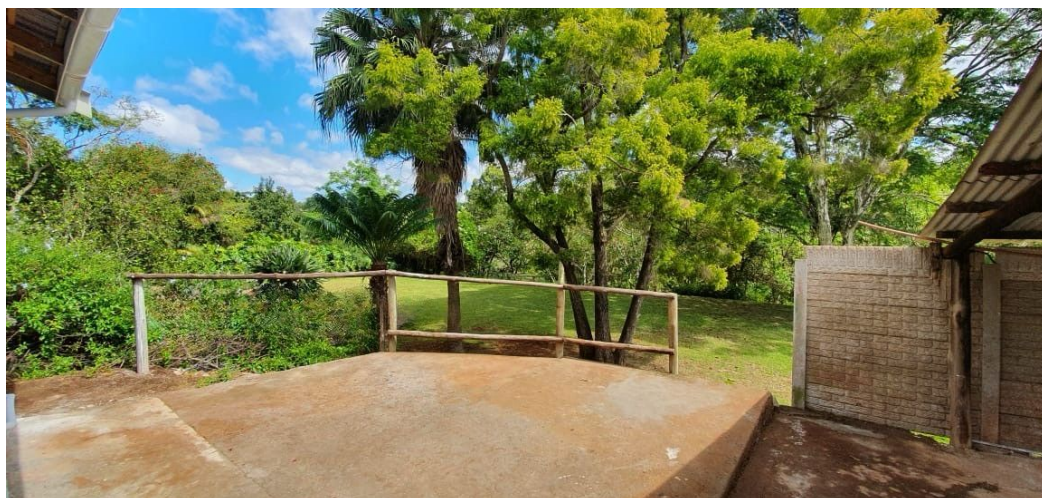

Mel Petzer
Candidate Property Practitioner
Registered with PPRA (FFC 119 881 4)
083 629 5581
melpetzer@dpg.co.za

Roy Friday
083 440 4411
roy.friday@dpg.co.za

Leanne Jonsson
083 321 8335

leannejonsson@dpg.co.za

Contact Upper Highway Letting

031 7652639

8 Old Main Rd, Gillitts, 3610

NEW