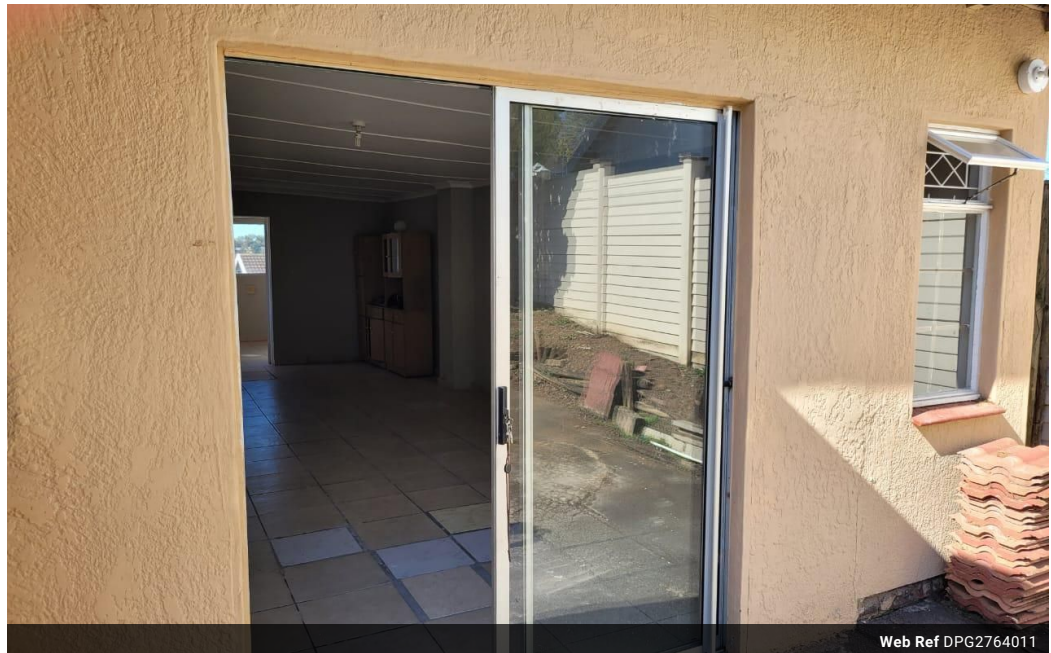

1 Bedroom Garden Cottage To Let in Bisley

Christo Pretorius
084 029 1382
christopretorius@dpg.co.za

Contact Pietermaritzburg

033 3425129

Shop 6 Mayors Walk Centre, 86 Mayors Walk, Prestbury, Pietermaritzburg, 3208

Web Ref DPG2764011

R4,000 pm

Lease Period 12 months
Annual Escalation -

Availability Immediately

Deposit R5,500

1 1

1 Bedroom Garden Cottage To Let in Bisley

Spacious Garden cottage in the suburb of Bisley, On offer you have an open plan lounge and kitchen which leads to the single bedroom, Off to the side you have a bathroom, with shower, toilet and basin. this rental includes water and you have a prepaid electricity meter. please note an application needs to be completed before viewing.

Features

Interior

Bedrooms	1
Bathrooms	1
Kitchens	0.5
Recep. Rooms	0.5
Furnished	No

Exterior

Carports / Parkings	1
Security	Yes
Pool	No
Views	False