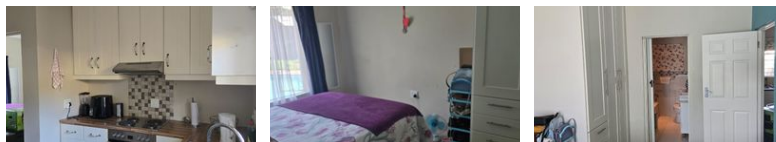

R5,000 pm

Lease Period 12 months   **Availability** 01 Apr 2025   **Deposit** R6,500

Annual Escalation -

Lease Excludes:

Water is excluded, electricity prepaid

1 Bedroom Garden Cottage To Let in Pelham

Neat one bedroom garden cottage in Pelham. Open plan fully fitted kitchen, lounge area. One modern bedroom with built-in cupboards and full ensuite bathroom. Prepaid electricity and water are excluded.

Features

Interior

Bedrooms	1
Bathrooms	1
Kitchens	1
Recep. Rooms	1
Furnished	No

Exterior

Carports / Parkings	1
Security	Yes
Pool	No
Views	False