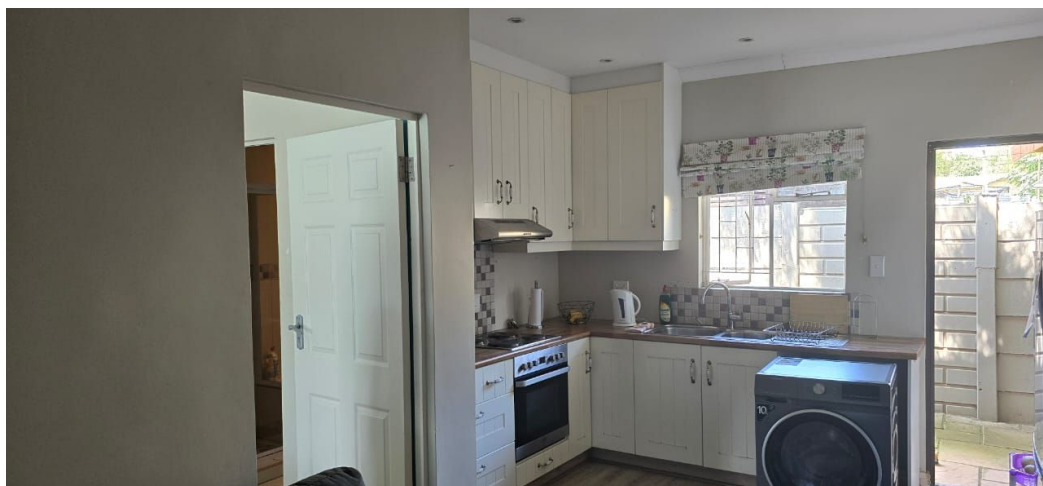

1 Bedroom Garden Cottage To Let in Pelham

Christo Pretorius
084 029 1382
christopretorius@dpg.co.za

Contact Pietermaritzburg

033 3425129

Shop 6 Mayors Walk Centre, 86 Mayors Walk, Prestbury, Pietermaritzburg, 3208

Web Ref DPG2760106