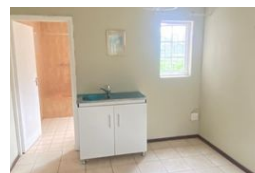

Web Ref DPR19046