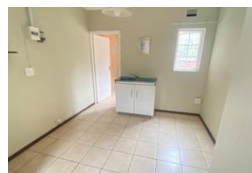

Brian Naidoo
083 955 0786
briann@dpg.co.za

Contact Apex

031 2762023

558 Mountbatten Drive
Reservoir Hills
Durban
4090

Web Ref DPR19046

R4,000 pm

Lease Period 12 months **Availability** Immediately **Deposit** R4,000
Annual Escalation -

0.5 1

0.5 Bedroom Flat To Let in Ashley

Studio Apartment for Rent in Pinetown

- Features:
- Bedroom
- Open-plan lounge and kitchen
- 1 bathroom
- Fully tiled
- Amenities:
- 1 allocated parking bay
- Prepaid electricity, water included on the rental amount.
- Security: Safe and secure complex
- Location: Close to all amenities

This studio apartment in Pinetown offers a convenient and secure living space, ideal for individuals or professionals. Contact us to schedule a viewing!

Features

Interior		Exterior	
Bedrooms	0.5	Carports / Parkings	1
Bathrooms	1	Security	Yes
Kitchens	1	Pool	No
Recep. Rooms	1	Views	False
Furnished	No